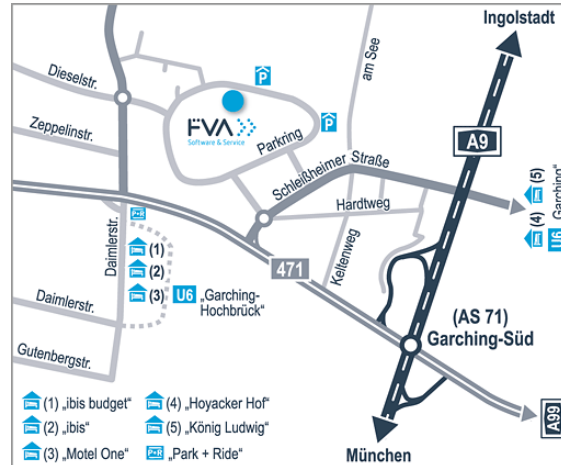

FVA GmbH

Business Campus München, Garching-Hochbrück
Parking 6, 85748 Garching bei München/Germany

Hotels in Garching-Hochbrück

Motel One

Daimlerstrasse 5a
85748 Garching bei München

ibis München Garching

Daimlerstrasse 5
85748 Garching bei München

ibis budget München Garching

Daimlerstrasse 3
85748 Garching bei München

Parking in Garching-Hochbrück

P+R Park and Ride GmbH

Daimlerstrasse
85748 Garching
Approx. 10 minute walk to FVA GmbH

Motel One and ibis hotel car parks

Freisinger Landstraße 9a
85748 Garching
Approx. 6 minute drive to FVA GmbH

Hotel König Ludwig II

Bürgerplatz 3
85748 Garching
Approx. 6 minute drive to FVA GmbH

Arriving by car

Please note: "Parkring" is a new street and may not be found by some navigation systems. In this case, please use "Schleissheimer Strasse" as an alternative destination.

Get off at Garching-Hochbrück and take the bus toward Garching, Parkring West (2 stops). From here it is a ca. 2 minute walk to FVA GmbH.

Arriving by plane

From Munich airport

- **By taxi**

Ca. 20 minute drive, approx. €42